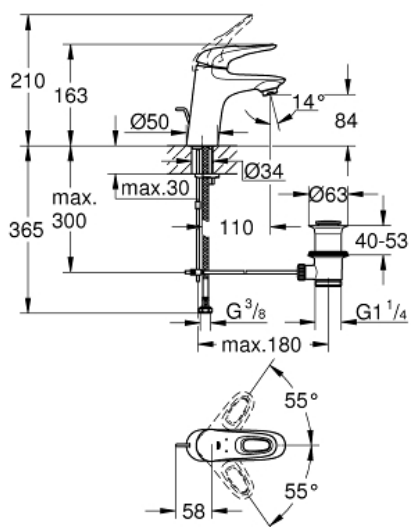

EUROSTYLE
Single-lever basin mixer 1/2" S-
Size

MODEL # 33558003

Pure Freude
an Wasser

GROHE

Product Description:

EUROSTYLE

Single-lever basin mixer 1/2"

S-Size

Standard Specification:

single hole installation

loop metal lever

GROHE SilkMove 35 mm ceramic cartridge

adjustable flow rate limiter

with temperature limiter

GROHE StarLight chrome finish

GROHE EcoJoy mousseur 5.7 l/min

GROHE QuickFix rapid installation system

pop-up waste set 1 1/4"

flexible connection hoses

Color:

□ 33558003 chrome